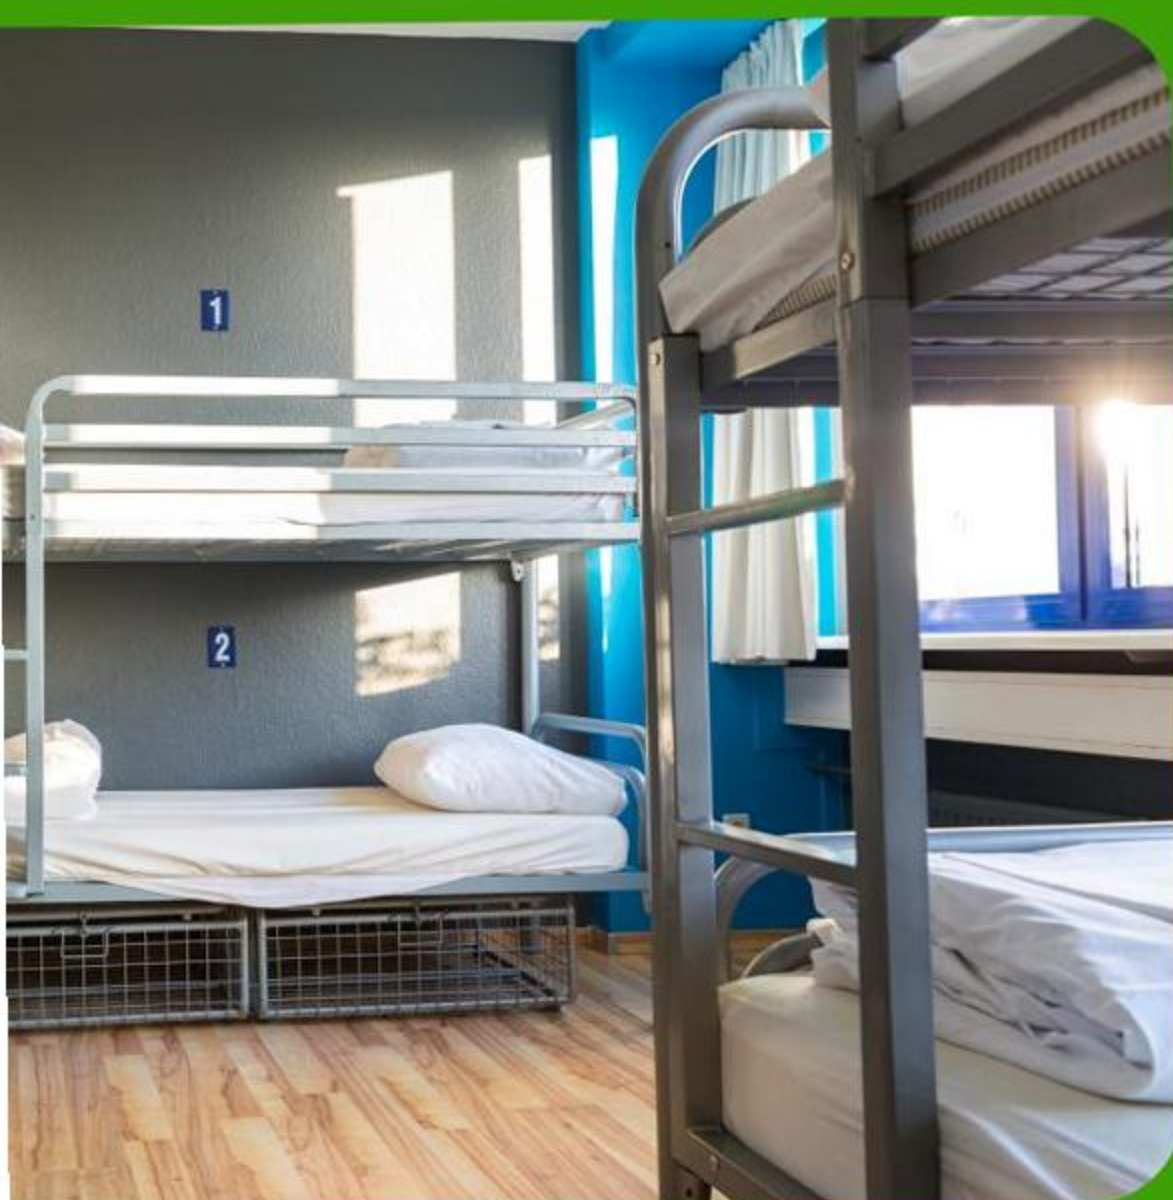

INDOOR ACCOMMODATION

Entire Hostel (48 Beds) €600

Hostel: Downstairs (30 Beds) €430

Hostel: Upstairs (18 Beds) €200

*Indoor Accommodation tariffs are now set a flat rate per night
Single night bookings only accepted mid-week*

ACTIVITIES

Archery* €90
(per group of 12 people: 90 min session)

Raft Building (Self Led) €50
(Includes Materials & PPE for 12 people: 2 hour session)

Eco Workshop* €20
(per group of 12 people: 90 min session)

*a minimum of 4 weeks notice is required

Free self led activities also available on site