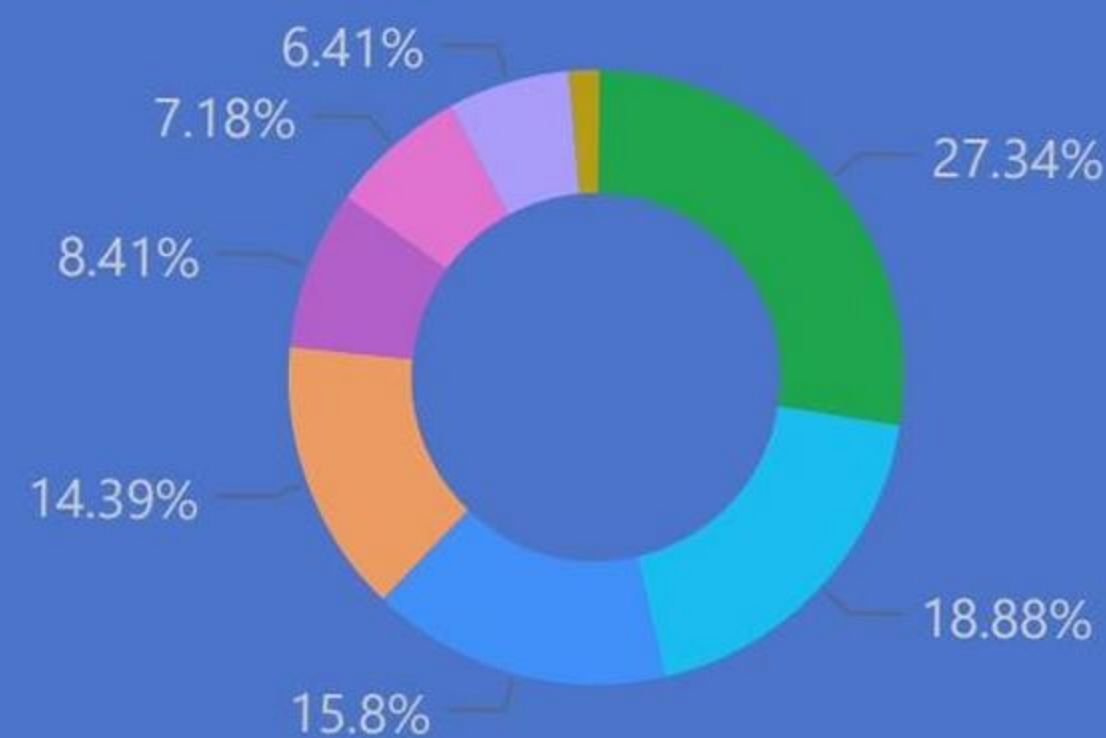

Participating Groups

By Province Breakdown: Tickets

Top 10 Earning Groups

DUBLIN PROVINCE

- Scout County**
- MOUNTPELIER...
 - DUBLINIA SCO...
 - TOLKA SCOUT ...
 - 3 ROCK SCOUT...
 - DODDER SCO...

NORTH EASTERN PROVINCE