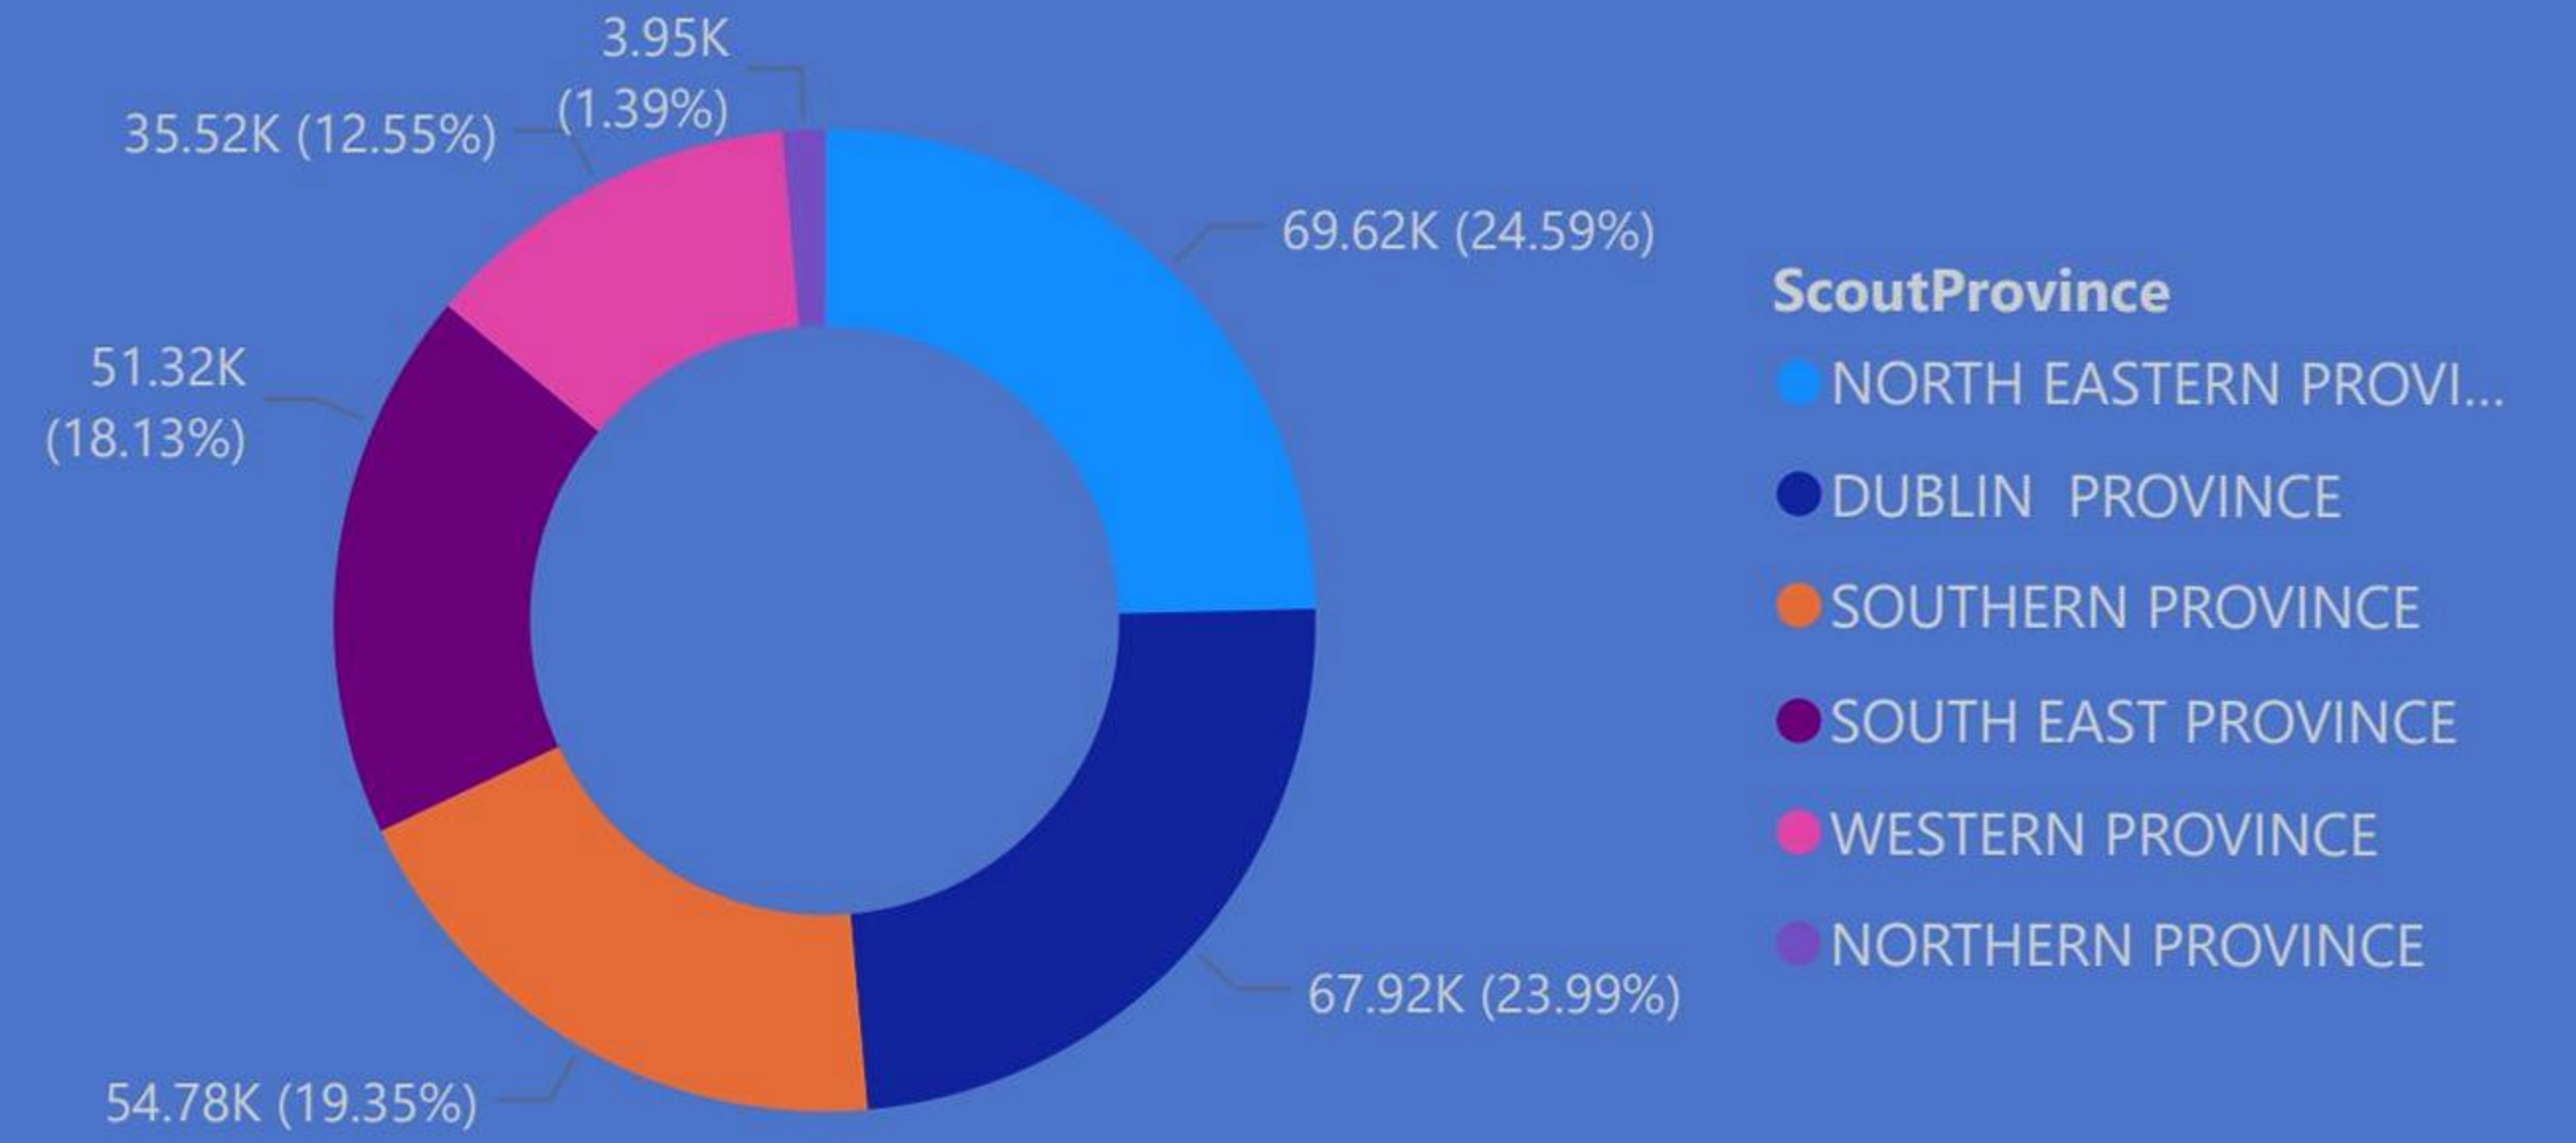

Geographic Breakdown

©2026 OSM ©2026 TomTom [Feedback](#)

National Summary

€566,198

Amount Raised

283,099

Total Tickets Sold

290

Participating Groups

By Province Breakdown: Tickets

Top 10 Earning Groups

DUBLIN PROVINCE

- Scout County**
- MOUNTPELIER...
 - DUBLINIA SCO...
 - TOLKA SCOUT ...
 - 3 ROCK SCOUT...
 - DODDER SCO...

NORTH EASTERN PROVINCE