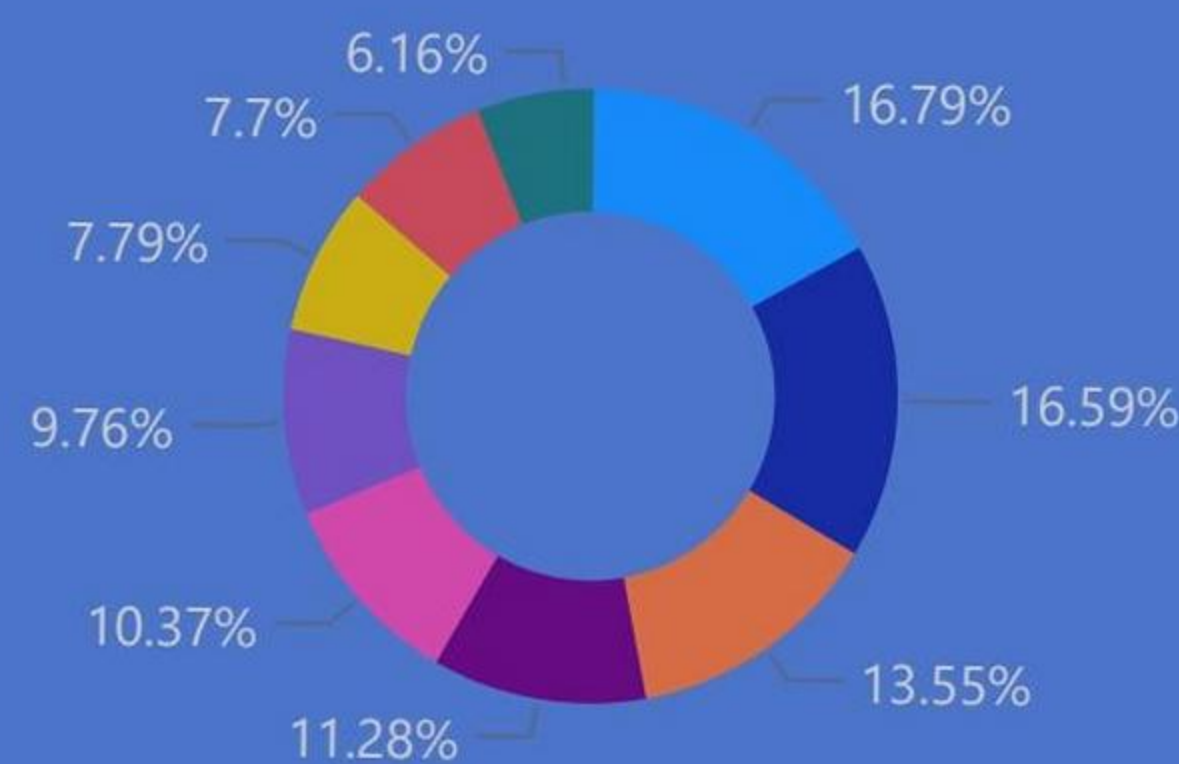

Participating Groups

By Province Breakdown: Tickets

Top 10 Earning Groups

DUBLIN PROVINCE

- Scout County**
- MOUNTPELIER...
 - DUBLINIA SCO...
 - TOLKA SCOUT ...
 - 3 ROCK SCOUT...
 - DODDER SCO...

NORTH EASTERN PROVINCE