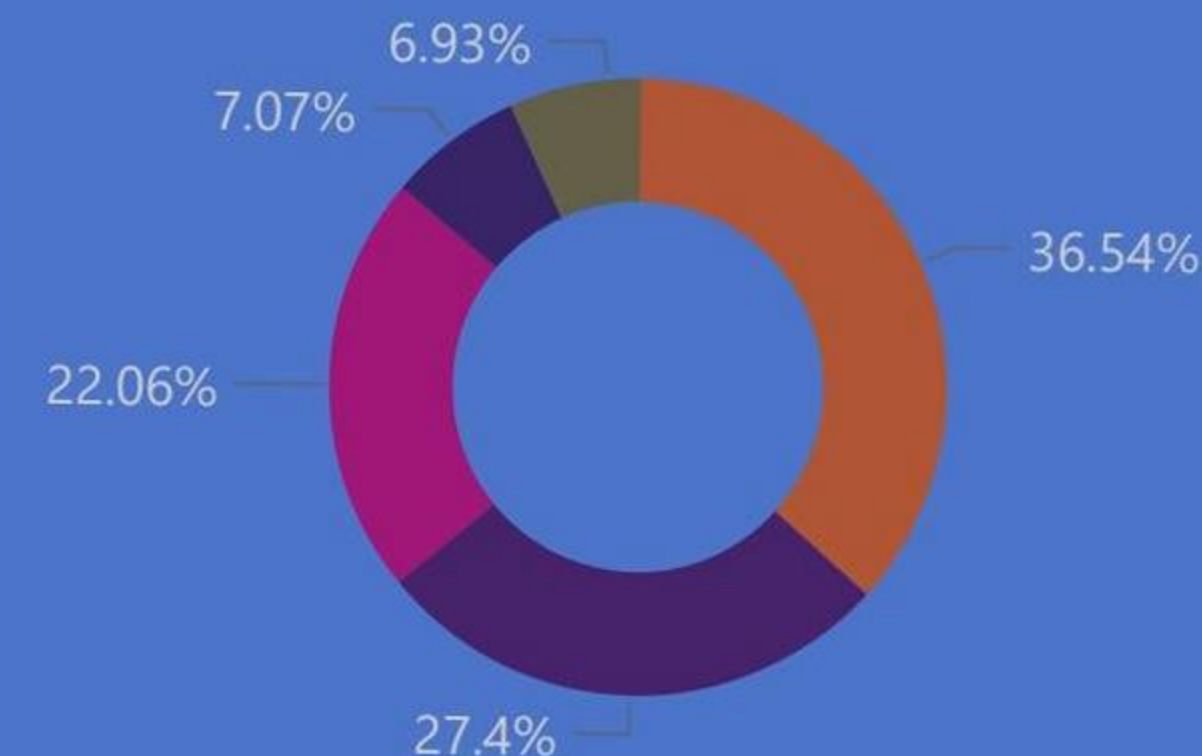

WESTERN PROVINCE

1. **Scout County**
2. GALWAY SCOU...
   - MAYO SCOUT ...
   - CLARE SCOUT ...
   - YEATS SCOUT ...
   - LOUGH KEEL S...

Unable to Participate: Northern

35

Not Participating: Total

137

Not Participating: Northern

2

Not Participating: North Eastern

14

Not Participating: Dublin

15

Not Participating: South East

34

Not Participating: Southern

28

Not Participating: Western

9