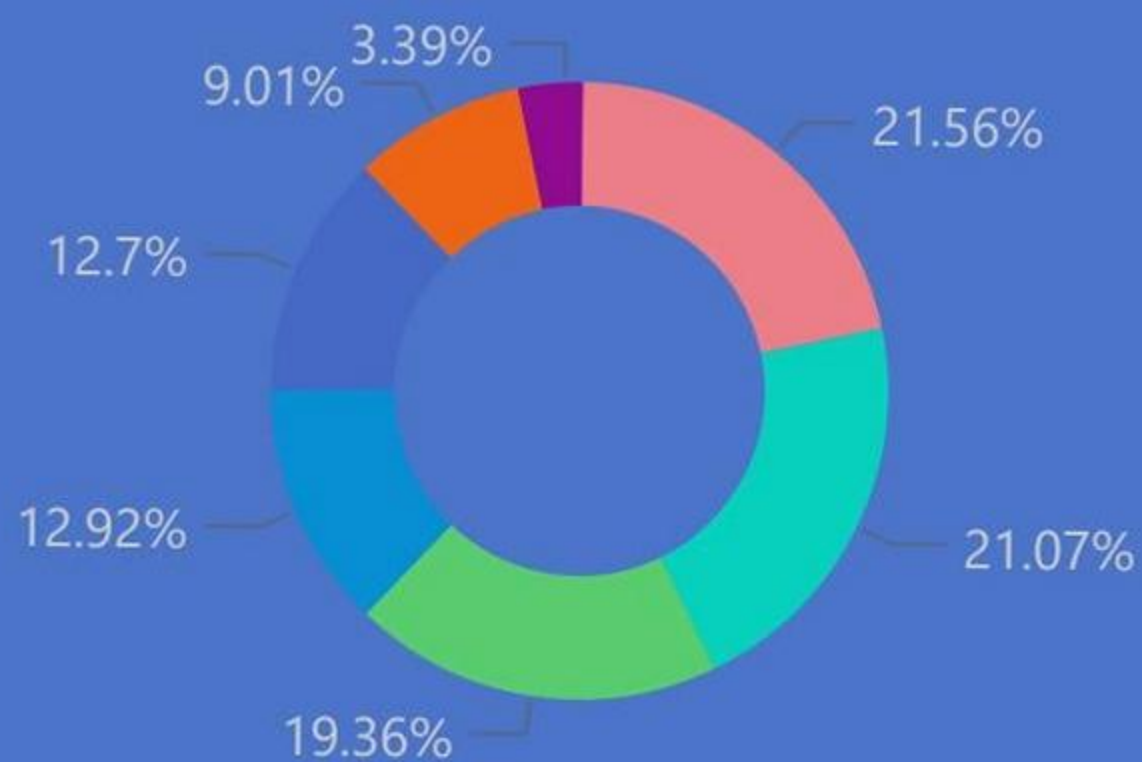

SOUTH EAST PROVINCE