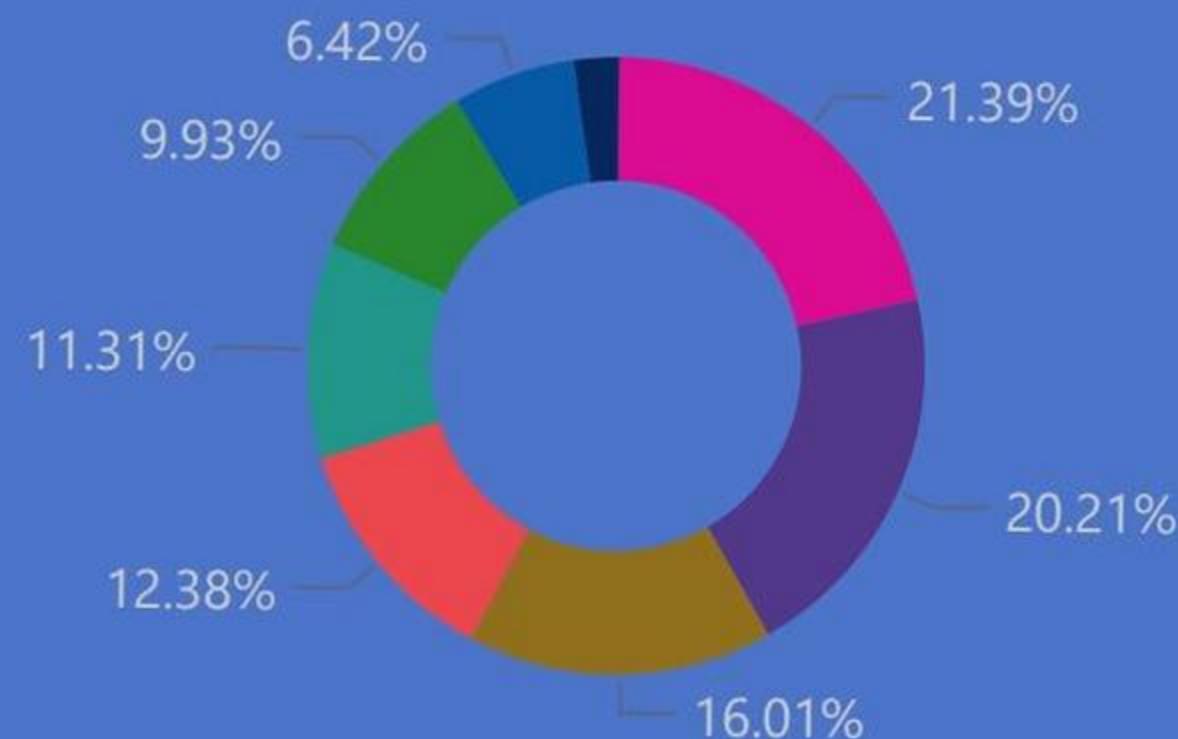

SOUTHERN PROVINCE